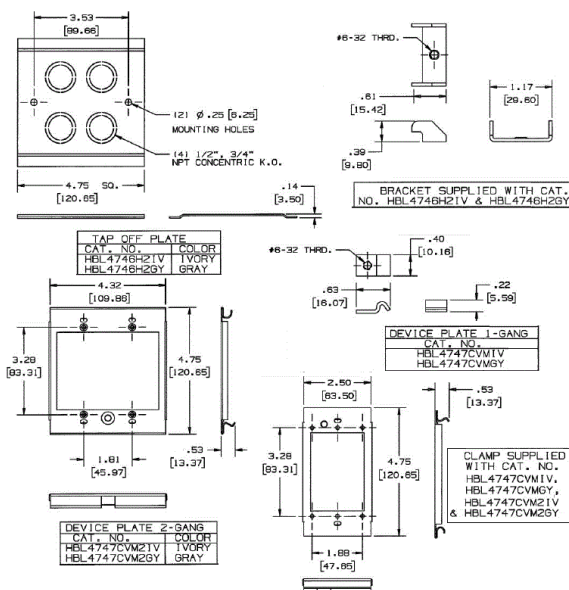

**Hubbell Raceway**  
**HBL4750 Series**  
**1-Gang Plate**

**HUBBELL**

**Features**

- Uses HBL 3000 Series raceway and fitting and accessories to customize the install
- Scratch resistant finish
- For use upto 600V AC

**Ordering Information**

Accessory Type	Color	UPC Number
Cover, Blank	Ivory	783585216294

**Listings**

UL Standard UL 5  
 E253976 /E253830 /E253833  
 CSA Standard C22.2 no. 62

**Specifications**

Raceway Series	HBL4750 Series
Material	Steel
Finish	Painted, Ivory
Device Mounting	Vertical Mount, Device Plate (2)

**Related Products**

Raceway Base	HBL4750B10IV
Cover, 5"	HBL4750CIV
Cover, 31"	HBL4750C315IV
Cover, 19"	HBL4750C195IV
Cover, 13"	HBL4750C135IV

**Online Resources**

- Customer Sales Drawings
- eCatalog
- Installation Instructions

Dimensions in Inches (mm)

Hubbell Wiring Device-Kellems • Hubbell Incorporated (Delaware) • 40 Waterview Drive • Shelton, CT 06484

Phone (800) 288-6000 • Fax (800) 255-1031 • Specifications subject to change without notice.