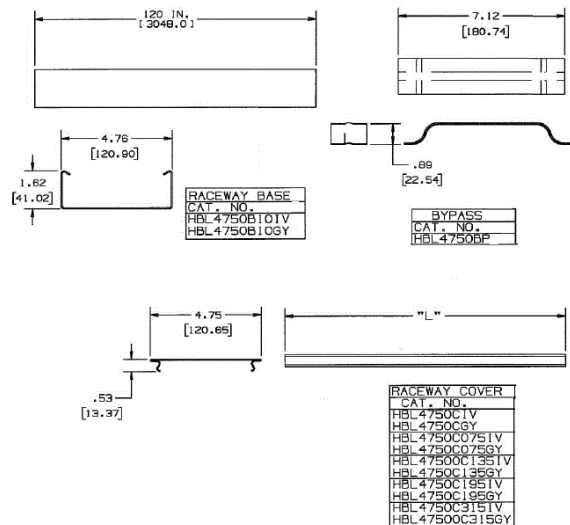

Metal Raceway

4750 Series

Cover

HUBBELL

Features

- Rated for upto 600V AC
- Full line of fittings and accessories in the same color
- UL Listed

Ordering Information

Series	Color	UPC Number
HBL 4750	Gray	783585216393

Listings

UL Standard UL 5
CSA Standard C22.2 no. 62
E253976 / E253830 / E253833

Specifications

Color/Finish	Gray
Material	Steel
Length per Piece	7.5"
NEMA Type	NEMA 1
Channel Type	Single

Related Products

1 Gang Device Plate	HBL4747CVMGY
2 Gang Device Plate	HBL4747CVM2GY
Internal Elbow, Divided	HBL4717DFOGY
Flat Elbow, Undivided	HBL4711GY
Tee Fitting, Undivided	HBL4715GY

Online Resources

Customer Sales Drawings
eCatalog
Installation Instructions

Dimensions in Inches (mm)

Hubbell Wiring Device-Kellems • Hubbell Incorporated (Delaware) • 40 Waterview Drive • Shelton, CT 06484