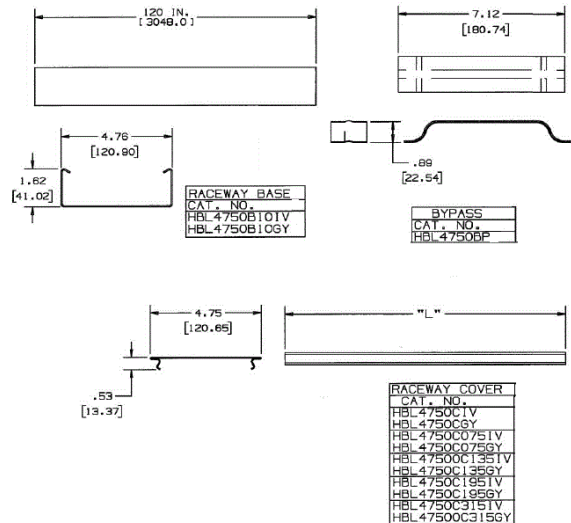

#### Specifications

Color/Finish	Ivory
Material	Steel
Length per Piece	7.5"
NEMA Type	NEMA 1
Channel Type	Single

#### Related Products

1 Gang Device Plate	HBL4747CVMIV
2 Gang Device Plate	HBL4747CVM2IV
Internal Elbow, Divided	HBL4717DFOIV
Flat Elbow, Undivided	HBL4711IV
Tee Fitting, Undivided	HBL4715IV