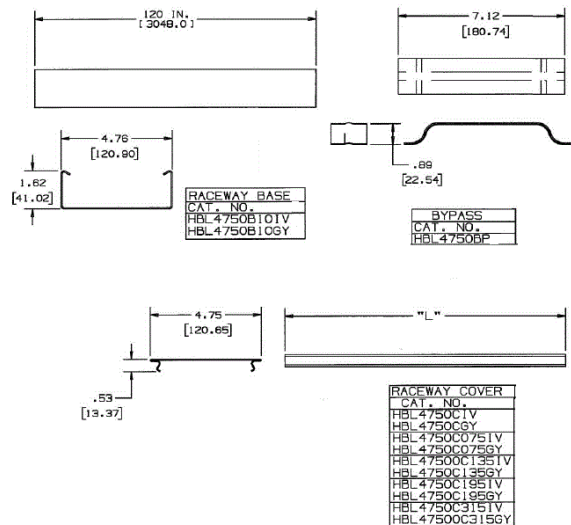

Metal Raceway

4750 Series

Cover

HUBBELL

Features

- Rated for upto 600V AC
- Full line of fittings and accessories in the same color
- UL Listed

Ordering Information

Series	Color	UPC Number
HBL 4750	Gray	783585216416

Listings

UL Standard UL 5
CSA Standard C22.2 no. 62
E253976 / E253830 / E253833

Specifications

Color/Finish	Gray
Material	Steel
Length per Piece	13.5"
NEMA Type	NEMA 1
Channel Type	Single

Related Products

1 Gang Device Plate	HBL4747CVMGY
2 Gang Device Plate	HBL4747CVM2GY
Internal Elbow, Divided	HBL4717DFOGY
Flat Elbow, Undivided	HBL4711GY
Tee Fitting, Undivided	HBL4715GY

Online Resources

Customer Sales Drawings
eCatalog
Installation Instructions

Dimensions in Inches (mm)

Hubbell Wiring Device-Kellems • Hubbell Incorporated (Delaware) • 40 Waterview Drive • Shelton, CT 06484

Phone (800) 288-6000 • Fax (800) 255-1031 • Specifications subject to change without notice.