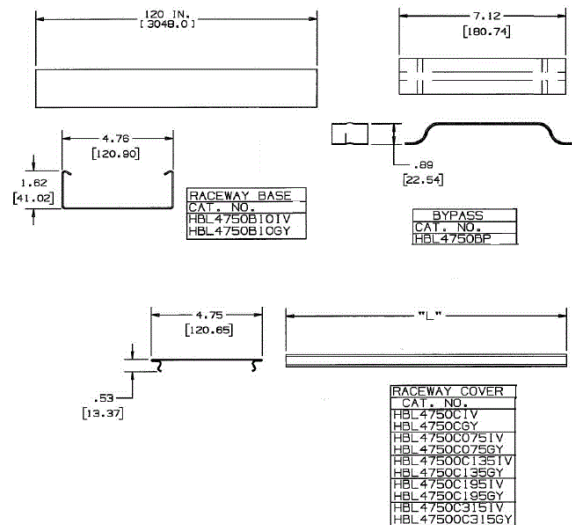

#### Specifications

Color/Finish	Ivory
Material	Steel
Length per Piece	13.5"
NEMA Type	NEMA 1
Channel Type	Single

#### Related Products

1 Gang Device Plate	HBL4747CVMIV
2 Gang Device Plate	HBL4747CVM2IV
Internal Elbow, Divided	HBL4717DFOIV
Flat Elbow, Undivided	HBL4711IV
Tee Fitting, Undivided	HBL4715IV