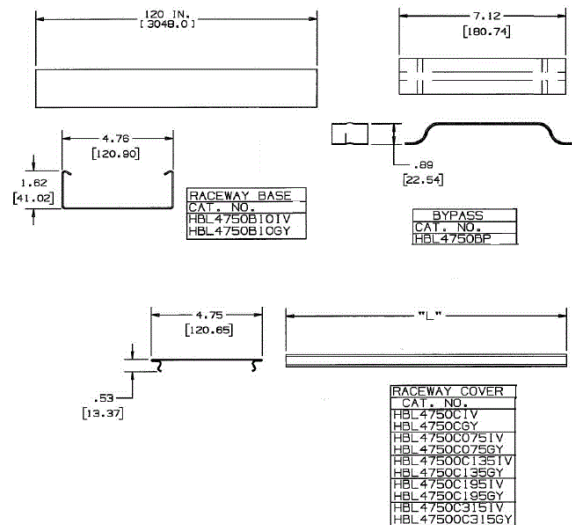

Metal Raceway

4750 Series

Cover

HUBBELL

Features

- Rated for upto 600V AC
- Full line of fittings and accessories in the same color
- UL Listed

Ordering Information

Series	Color	UPC Number
HBL 4750	Gray	783585216430

Listings

UL Standard UL 5
CSA Standard C22.2 no. 62
E253976 / E253830 / E253833

Specifications

Color/Finish	Gray
Material	Steel
Length per Piece	19.5"
NEMA Type	NEMA 1
Channel Type	Single

Related Products

1 Gang Device Plate	HBL4747CVMGY
2 Gang Device Plate	HBL4747CVM2GY
Internal Elbow, Divided	HBL4717DFOGY
Flat Elbow, Undivided	HBL4711GY
Tee Fitting, Undivided	HBL4715GY

Online Resources

Customer Sales Drawings
eCatalog
Installation Instructions

Dimensions in Inches (mm)

Hubbell Wiring Device-Kellems • Hubbell Incorporated (Delaware) • 40 Waterview Drive • Shelton, CT 06484

Phone (800) 288-6000 • Fax (800) 255-1031 • Specifications subject to change without notice.