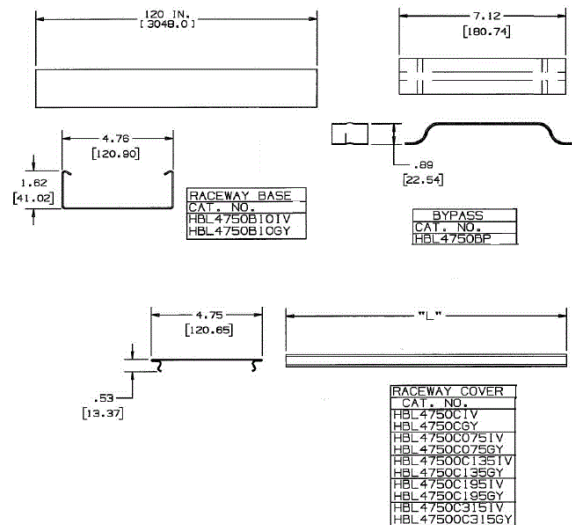

Metal Raceway

4750 Series

Cover

HUBBELL

Features

- Rated for upto 600V AC
- Full line of fittings and accessories in the same color
- UL Listed

Ordering Information

Series	Color	UPC Number
HBL 4750	Gray	783585216454

Listings

UL Standard UL 5
CSA Standard C22.2 no. 62
E253976 / E253830 / E253833

Specifications

Color/Finish	Gray
Material	Steel
Length per Piece	31.5"
NEMA Type	NEMA 1
Channel Type	Single

Related Products

1 Gang Device Plate	HBL4747CVMGY
2 Gang Device Plate	HBL4747CVM2GY
Internal Elbow, Divided	HBL4717DFOGY
Flat Elbow, Undivided	HBL4711GY
Tee Fitting, Undivided	HBL4715GY

Online Resources

Customer Sales Drawings
eCatalog
Installation Instructions

Dimensions in Inches (mm)

Hubbell Wiring Device-Kellems • Hubbell Incorporated (Delaware) • 40 Waterview Drive • Shelton, CT 06484

Phone (800) 288-6000 • Fax (800) 255-1031 • Specifications subject to change without notice.