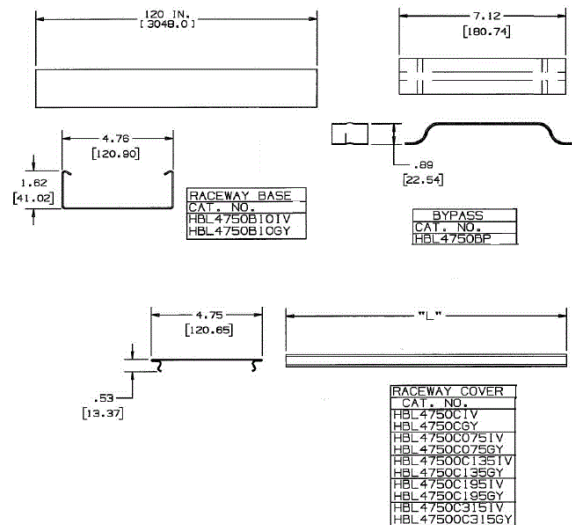

Metal Raceway

4750 Series

Cover

HUBBELL

Features

- Rated for upto 600V AC
- Full line of fittings and accessories in the same color
- UL Listed

Ordering Information

Series	Color	UPC Number
HBL 4750	Ivory	783585216461

Listings

UL Standard UL 5
CSA Standard C22.2 no. 62
E253976 / E253830 / E253833

Specifications

Color/Finish	Ivory
Material	Steel
Length per Piece	31.5"
NEMA Type	NEMA 1
Channel Type	Single

Related Products

1 Gang Device Plate	HBL4747CVMIV
2 Gang Device Plate	HBL4747CVM2IV
Internal Elbow, Divided	HBL4717DFOIV
Flat Elbow, Undivided	HBL4711IV
Tee Fitting, Undivided	HBL4715IV

Online Resources

Customer Sales Drawings
eCatalog
Installation Instructions

Dimensions in Inches (mm)

Hubbell Wiring Device-Kellems • Hubbell Incorporated (Delaware) • 40 Waterview Drive • Shelton, CT 06484

Phone (800) 288-6000 • Fax (800) 255-1031 • Specifications subject to change without notice.