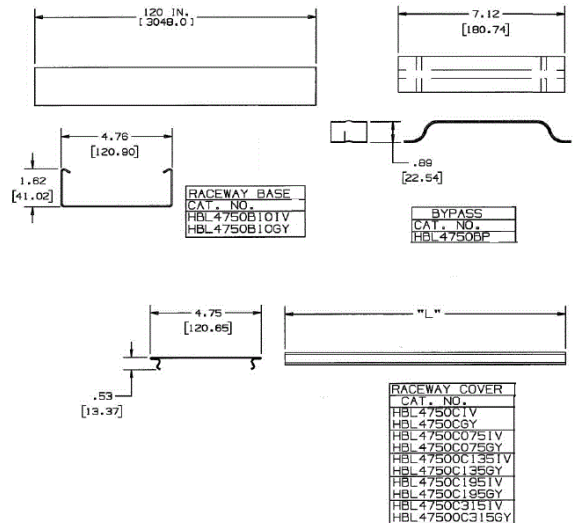

#### Related Products

1 Gang Device Plate	HBL4747CVMGY
2 Gang Device Plate	HBL4747CVM2GY
Internal Elbow, Divided	HBL4717DFOGY
Flat Elbow, Undivided	HBL4711GY
Tee Fitting, Undivided	HBL4715GY