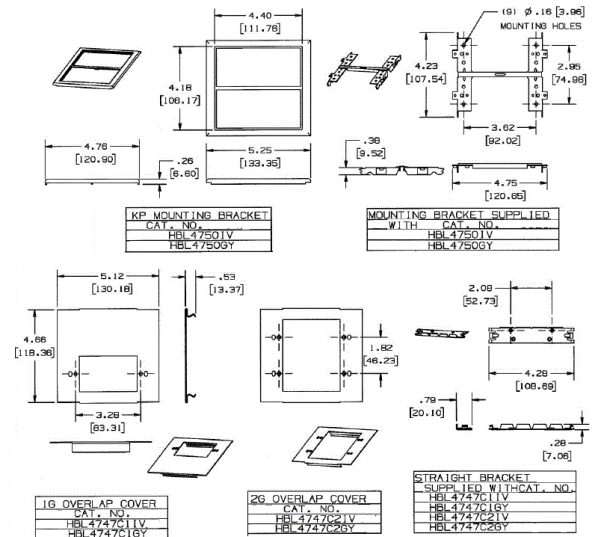

Hubbell Raceway
HBL4750 Series
Device Bracket

Features

- Uses HBL 3000 Series raceway and fitting and accessories to customize the install
- Scratch resistant finish
- For use upto 600V AC

Ordering Information

Accessory Type	Color	UPC Number
Device Bracket	Gray	783585216508

Listings

UL Standard UL 5
 E253976 /E253830 /E253833
 CSA Standard C22.2 no. 62

Specifications

Raceway Series	HBL4750 Series
Material	Steel
Finish	Painted, Gray

Related Products

Raceway Base	HBL4750B10GY
Cover, 5"	HBL4750CGY
Cover, 31.5"	HBL4750C315GY
Cover, 19"	HBL4750C195GY
Cover, 13"	HBL4750C135GY

Online Resources

- Customer Sales Drawings
- eCatalog
- Installation Instructions

Dimensions in Inches (mm)

Hubbell Wiring Device-Kellems • Hubbell Incorporated (Delaware) • 40 Waterview Drive • Shelton, CT 06484

Phone (800) 288-6000 • Fax (800) 255-1031 • Specifications subject to change without notice.