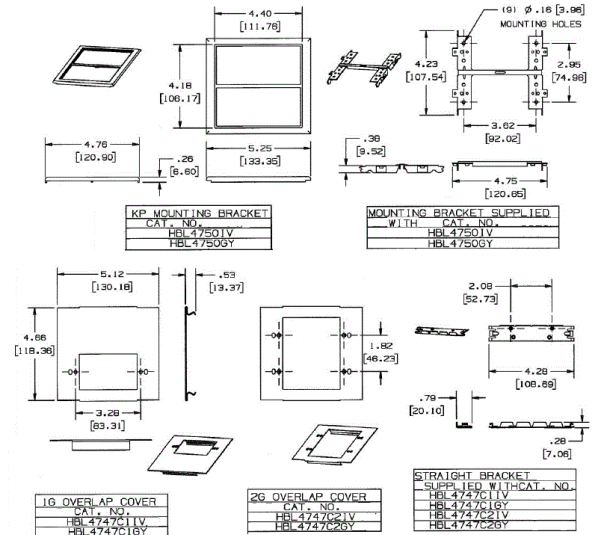

Hubbell Raceway
HBL4750 Series
Device Bracket

Features

- Uses HBL 3000 Series raceway and fitting and accessories to customize the install
- Scratch resistant finish
- For use upto 600V AC

Ordering Information

Accessory Type	Color	UPC Number
Device Bracket	Ivory	783585216515

Listings

UL Standard UL 5
 E253976 /E253830 /E253833
 CSA Standard C22.2 no. 62

Specifications

Raceway Series	HBL4750 Series
Material	Steel
Finish	Painted, Ivory

Related Products

Raceway Base	HBL4750B10IV
Cover, 5"	HBL4750CIV
Cover, 31.5"	HBL4750C315IV
Cover, 19"	HBL4750C195IV
Cover, 13"	HBL4750C135IV

Online Resources

- Customer Sales Drawings
- eCatalog
- Installation Instructions

Dimensions in Inches (mm)

Hubbell Wiring Device-Kellems • Hubbell Incorporated (Delaware) • 40 Waterview Drive • Shelton, CT 06484

Phone (800) 288-6000 • Fax (800) 255-1031 • Specifications subject to change without notice.