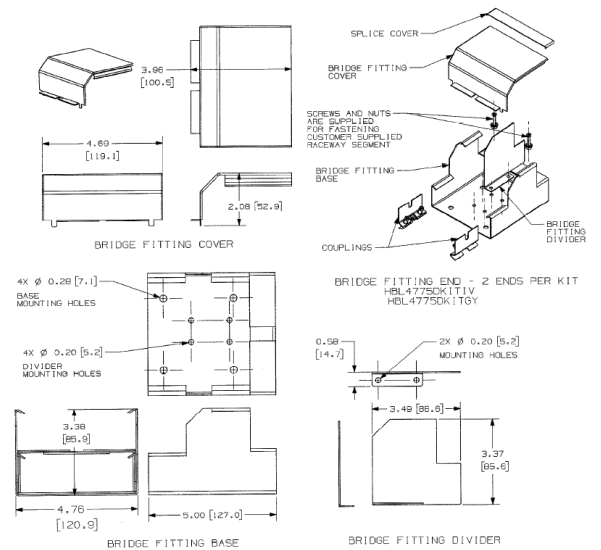

Hubbell Raceway
HBL4750 Series
Bridge Kit

Features

- Uses HBL 3000 Series raceway and fitting and accessories to customize the install
- Scratch resistant finish
- For use upto 600V AC

Ordering Information

Accessory Type	Color	UPC Number
Bridge Kit	Gray	783585145150

Listings

UL Standard UL 5
 E253976 /E253830 /E253833
 CSA Standard C22.2 no. 62

Specifications

Raceway Series	HBL4750 Series
Material	Steel
Finish	Painted, Gray

Related Products

Raceway Base	HBL4750B10GY
Cover, 5'	HBL4750CGY
Cover, 31.5"	HBL4750C315GY
Cover, 19"	HBL4750C195GY
Cover, 13"	HBL4750C135GY

Online Resources

- Customer Sales Drawings
- eCatalog
- Installation Instructions

Dimensions in Inches (mm)

Hubbell Wiring Device-Kellems • Hubbell Incorporated (Delaware) • 40 Waterview Drive • Shelton, CT 06484

Phone (800) 288-6000 • Fax (800) 255-1031 • Specifications subject to change without notice.