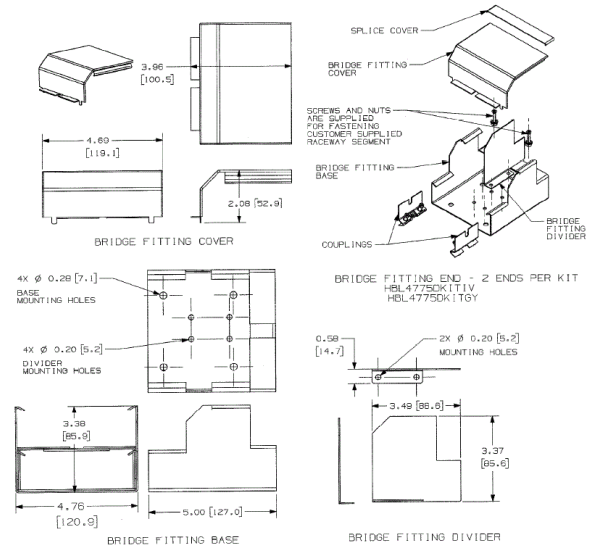

Hubbell Raceway
HBL4750 Series
Bridge Kit

Features

- Uses HBL 3000 Series raceway and fitting and accessories to customize the install
- Scratch resistant finish
- For use upto 600V AC

Ordering Information

Accessory Type	Color	UPC Number
Bridge Kit	Ivory	783585145143

Listings

UL Standard UL 5
 E253976 /E253830 /E253833
 CSA Standard C22.2 no. 62

Specifications

Raceway Series	HBL4750 Series
Material	Steel
Finish	Painted, Ivory

Related Products

Raceway Base	HBL4750B10IV
Cover, 5'	HBL4750CIV
Cover, 31.5"	HBL4750C315IV
Cover, 19"	HBL4750C195IV
Cover, 13"	HBL4750C135IV

Online Resources

- Customer Sales Drawings
- eCatalog
- Installation Instructions

Dimensions in Inches (mm)

Hubbell Wiring Device-Kellems • Hubbell Incorporated (Delaware) • 40 Waterview Drive • Shelton, CT 06484

Phone (800) 288-6000 • Fax (800) 255-1031 • Specifications subject to change without notice.