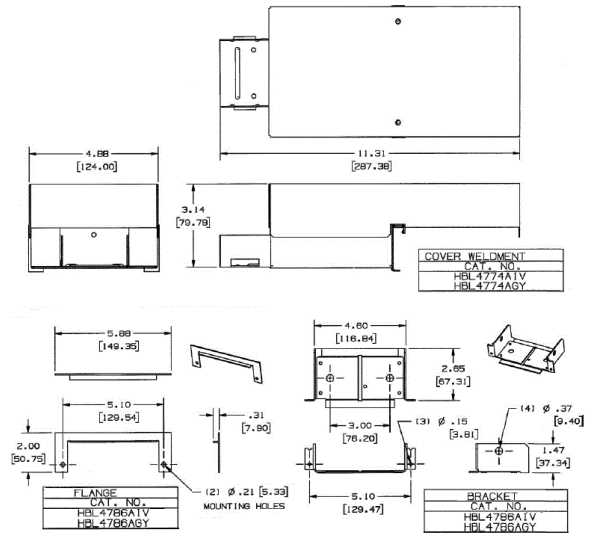

Hubbell Raceway
HBL4750 Series
Panel Connector

Features

- Uses HBL 3000 Series raceway and fitting and accessories to customize the install
- Scratch resistant finish
- For use upto 600V AC

Ordering Information

| Accessory Type | Color | UPC Number |
|-----------------|-------|--------------|
| Panel Connector | Gray | 783585216638 |

Listings

UL Standard UL 5
 E253976 /E253830 /E253833
 CSA Standard C22.2 no. 62

Specifications

| | |
|----------------|----------------|
| Raceway Series | HBL4750 Series |
| Material | Steel |
| Finish | Painted, Gray |

Related Products

| | |
|--------------|---------------|
| Raceway Base | HBL4750B10GY |
| Cover, 5" | HBL4750CGY |
| Cover, 31.5" | HBL4750C315GY |
| Cover, 19" | HBL4750C195GY |
| Cover, 13" | HBL4750C135GY |

Online Resources

- Customer Sales Drawings
- eCatalog
- Installation Instructions

Dimensions in Inches (mm)

Hubbell Wiring Device-Kellems • Hubbell Incorporated (Delaware) • 40 Waterview Drive • Shelton, CT 06484