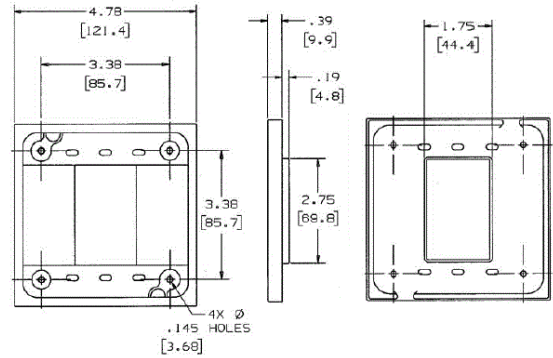

## Ordering Information

Description	Device Color	UPC	Catalog Number
4-PLEX Adapter Plates for 1- and 2-gang	Blue	783585014043	HBL4APBL

## Resources

[Customer Use Drawing](#)  
[eCatalog](#)

Dimensions in Inches (mm)

Hubbell Wiring Device-Kellems • Hubbell Incorporated (Delaware) • 40 Waterview Drive • Shelton, CT 06484

Phone (800) 288-6000 • Fax (800) 255-1031 • Specifications subject to change without notice.