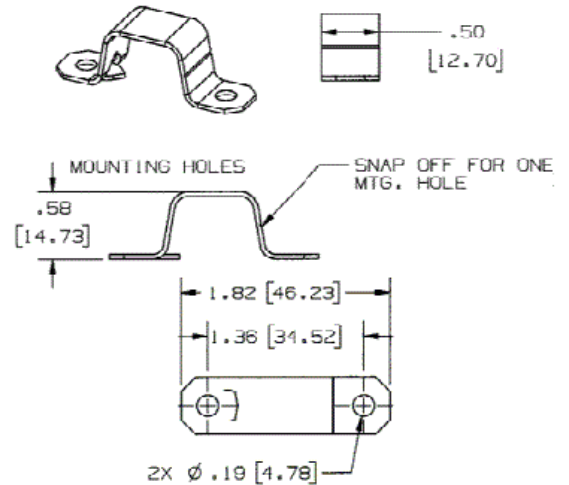

Raceway
Metal Raceway
HBL500 Series Mounting Strap

HUBBELL

Features

- For mounting HBL500, HBL700 or HBL750 Raceway to surface.
- Convert to one-hole by breaking off at score.

Ordering Information

Description	Color	UPC Number	Catalog Number
Mounting Strap	Ivory	783585216690	HBL504IV

Listings

UL Listed
CSA Certified

Specifications

Height	0.58"
Width	0.50"
Length	1.50"

Online Resources

Customer Use Drawing
eCatalog
Installation Instructions

Dimensions in Inches (mm)

Hubbell Wiring Device-Kellems • Hubbell Incorporated (Delaware) • 40 Waterview Drive • Shelton, CT 06484