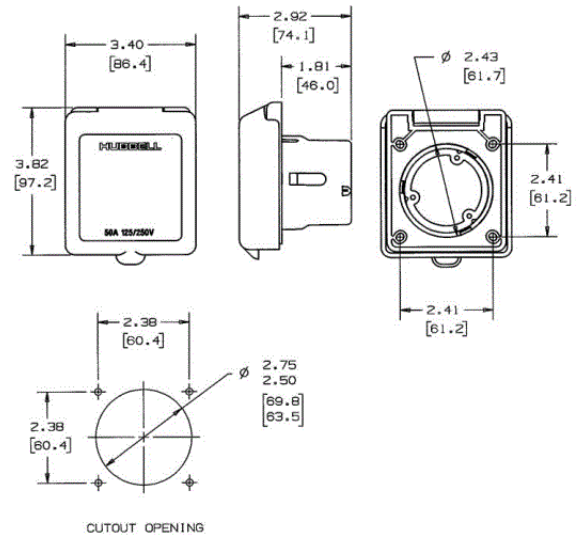

## Online Resources

Customer Sales Drawings  
eCatalog  
Installation Instructions

Dimensions in Inches (mm)

Hubbell Wiring Device-Kellems • Hubbell Incorporated (Delaware) • 40 Waterview Drive • Shelton, CT 06484