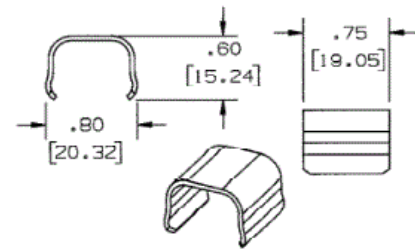

Raceway
Metal Raceway
HBL500 Series Connection Cover

HUBBELL

Features

- To cover potential openings where two lengths of like raceways come together.

Ordering Information

Description	Color	UPC Number	Catalog Number
Connection Cover	White	783585145259	HBL506W

Listings

UL Listed
CSA Certified

Specifications

Height	0.60"
Width	0.80"
Length	0.60"

Online Resources

Customer Use Drawing
eCatalog
Installation Instructions

Dimensions in Inches (mm)

Hubbell Wiring Device-Kellems • Hubbell Incorporated (Delaware) • 40 Waterview Drive • Shelton, CT 06484