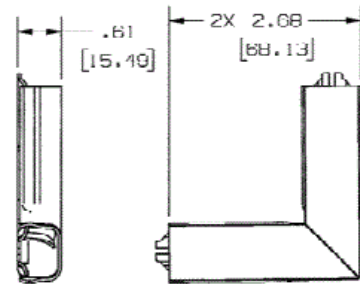

Raceway
Metal Raceway
HBL500 Series 90° Flat Elbow

HUBBELL

Features

- For right angle turns on same surface.

Ordering Information

Description	Color	UPC Number	Catalog Number
90° Flat Elbow	Ivory	783585216713	HBL511IV

Listings

UL Listed
CSA Certified

Specifications

Height	0.61"
Width	2.68"
Length	2.68"

Online Resources

Customer Use Drawing
eCatalog
Installation Instructions

Dimensions in Inches (mm)

Hubbell Wiring Device-Kellems • Hubbell Incorporated (Delaware) • 40 Waterview Drive • Shelton, CT 06484