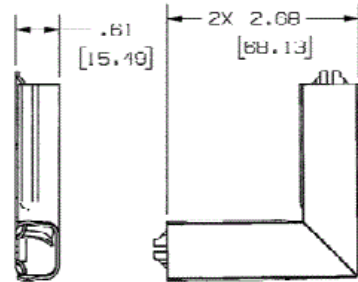

Raceway
Metal Raceway
HBL500 Series 90° Flat Elbow

HUBBELL

Features

- For right angle turns on same surface.

Ordering Information

Description	Color	UPC Number	Catalog Number
90° Flat Elbow	White	783585145235	HBL511W

Listings

UL Listed
CSA Certified

Specifications

Height	0.61"
Width	2.68"
Length	2.68"

Online Resources

Customer Use Drawing
eCatalog
Installation Instructions

Dimensions in Inches (mm)

Hubbell Wiring Device-Kellems • Hubbell Incorporated (Delaware) • 40 Waterview Drive • Shelton, CT 06484