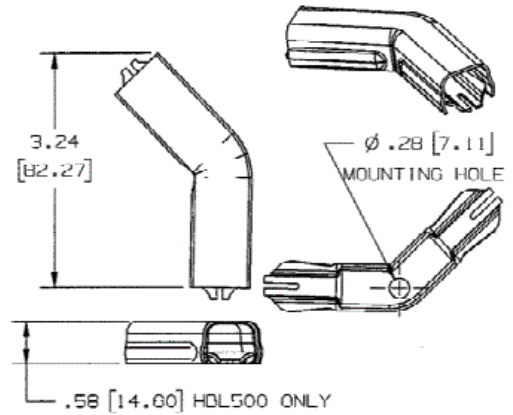

Raceway
Metal Raceway
HBL500 Series 45° Flat Elbow

HUBBELL

Features

- For diagonal 45° turns on same surface.

Ordering Information

Description	Color	UPC Number	Catalog Number
45° Flat Elbow	Ivory	783585216720	HBL512IV

Listings

UL Listed
CSA Certified

Specifications

Height	0.58"
Width	2.68"
Length	2.68"

Online Resources

Customer Use Drawing
eCatalog
Installation Instructions

Dimensions in Inches (mm)

Hubbell Wiring Device-Kellems • Hubbell Incorporated (Delaware) • 40 Waterview Drive • Shelton, CT 06484