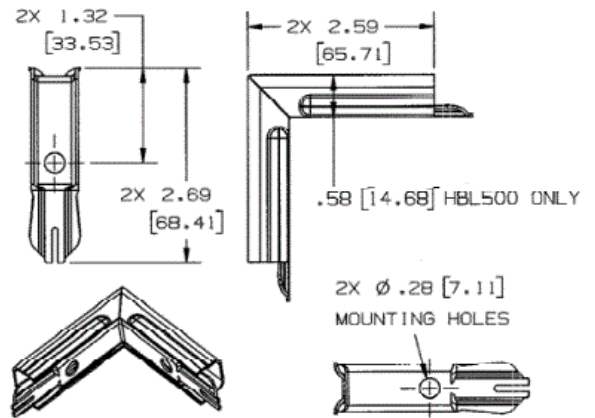

Raceway
Metal Raceway
HBL500 Series External Elbow

HUBBELL

Features

- For outside surfaces at right angles.

Ordering Information

Description	Color	UPC Number	Catalog Number
External Elbow	White	783585145228	HBL518W

Listings

UL Listed
 CSA Certified

Specifications

Height	0.58"
Width	2.59"
Length	2.59"

Online Resources

Customer Use Drawing
 eCatalog
 Installation Instructions

Dimensions in Inches (mm)

Hubbell Wiring Device-Kellems • Hubbell Incorporated (Delaware) • 40 Waterview Drive • Shelton, CT 06484