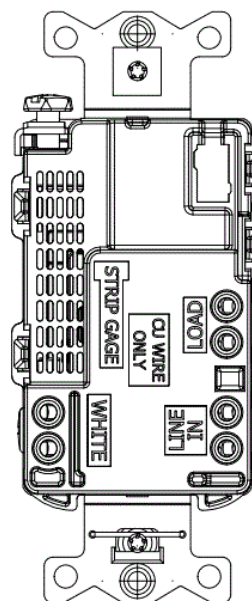

Features

- Designed for Automatic Receptacle (plug load) Control
- Half controlled face and downstream control
- Clear Connect/Vive Enabled wireless control
- Tamper Resistant... NOT Plug Resistant®

Ordering Information

Description	Device Color	UPC Number	Catalog Number
Decorator face, back wired	Black	783585401881	HBL5262RFC1BK

Listings

cULus 498B SA UL File No. E481574
Fed. Spec. WC596G
Complies with:NEC Section 406.3 (E), ASHRAE 90.1 Section 8.4.2,California Title 24
Artcile 130.5(d)
NEMA WD-6 Compliant

Specifications

Face	Nylon
Base	Nylon
Power Contacts	0.031in (0.8) Brass
Wire Clamp	0.062in (1.6) Steel-Nickel Finish
Mounting Strap	0.047in (1.2) Brass
Terminal Screws	#8-32 Brass, Multiple Drive
Self -Grounding Staple	Stainless Steel
Mounting Screws	Zinc-Plated Steel

Performance

Electrical
Current Interrupting Certified for current interrupting at full rated current

Dielectric Voltage Withstands 2,000V minimum

Mechanical
Product Identification Ratings are a permanent part of the device
Terminal Accomodation #14-10 AWG stranded or solid copper conductor only
Terminal Identification Terminals identified in accordance with UL498 and CSA (Brass, White, Green)

Environmental
Flammabilty UL94V-2
Operating Location Indoor Use Only
Operating Temperature 0° to 40°C (32° to 104°F) Relative Humidity (non-condensing) 0% to 95% (w/o impact)

HUBBELL

Complementary Products

Wallplate, Decorator Opening, Nylon	NP26BK
Wallplate, Decorator Opening, Stainless Steel	SS26

Online Resources

Customer Use Drawing
eCatalog
Installation Instructions

Dimensions in Inches (mm)

Hubbell Wiring Device-Kellems • Hubbell Incorporated (Delaware) • 40 Waterview Drive • Shelton, CT 06484

Phone (800) 288-6000 • Fax (800) 255-1031 • Specifications subject to change without notice.