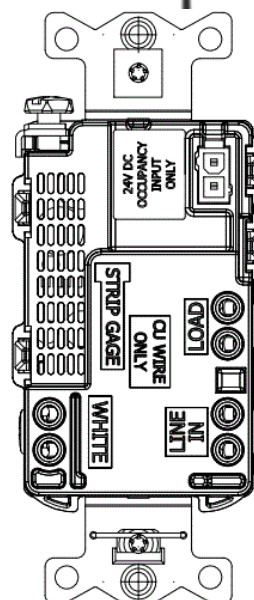

Load:Logic® Load Control Receptacles

Features

- Designed for Automatic Receptacle (plug load) Control
- Half controlled face and downstream control
- Low voltage wire control
- Tamper Resistant... NOT Plug Resistant®

Ordering Information

Description	Device Color	UPC Number	Catalog Number
Decorator face, back wired	Light Almond	783585427683	HBL5362LC1LA

Listings

cULus 498B SA UL File No. E481574
Fed. Spec. WC596G
Complies with:NEC Section 406.3 (E), ASHRAE 90.1 Section 8.4.2,California Title 24
Artcile 130.5(d)
NEMA WD-6 Compliant

Specifications

Face	Nylon
Base	Nylon
Power Contacts	0.031in (0.8) Brass
Wire Clamp	0.062in (1.6) Steel-Nickel Finish
Mounting Strap	0.047in (1.2) Brass
Terminal Screws	#8-32 Brass, Multiple Drive
Self -Grounding Staple	Stainless Steel
Mounting Screws	Zinc-Plated Steel

Performance

Electrical
Current Interrupting Certified for current interrupting at full rated current

Dielectric Voltage Withstands 2,000V minimum

Mechanical
Product Identification Ratings are a permanent part of the device
Terminal Accomodation #14-10 AWG stranded or solid copper conductor only
Terminal Identification Terminals identified in accordance with UL498 and CSA (Brass, White, Green)

Environmental
Flammabilty UL94V-2
Operating Location Indoor Use Only
Operating Temperature 0° to 40°C (32° to 104°F) Relative Humidity (non-condensing) 0% to 95% (w/o impact)

HUBBELL

Complementary Products

Wallplate, Decorator Opening, Snap-on NPS26LA

Wallplate, Decorator Opening, Nylon NP26LA

Wallplate, Decorator Opening, Stainless Steel SS26

Online Resources

Customer Use Drawing
eCatalog
Installation Instructions

Dimensions in Inches (mm)

Hubbell Wiring Device-Kellems • Hubbell Incorporated (Delaware) • 40 Waterview Drive • Shelton, CT 06484

Phone (800) 288-6000 • Fax (800) 255-1031 • Specifications subject to change without notice.