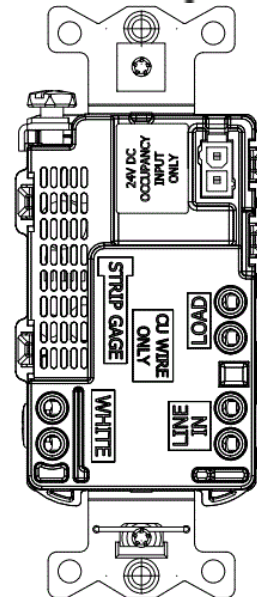

Load:Logic® Load Control Receptacles

Features

- Designed for Automatic Receptacle (plug load) Control
- Duplex controlled face and downstream control
- Low voltage wire control
- Tamper Resistant... NOT Plug Resistant®

Ordering Information

Description	Device Color	UPC Number	Catalog Number
Decorator face, back wired	Gray	783585427799	HBL5362LC2GY

Listings

cULus 498B SA UL File No. E481574
Fed. Spec. WC596G
Complies with:NEC Section 406.3 (E), ASHRAE 90.1 Section 8.4.2,California Title 24
Artcile 130.5(d)
NEMA WD-6 Compliant

Specifications

Face	Nylon
Base	Nylon
Power Contacts	0.031in (0.8) Brass
Wire Clamp	0.062in (1.6) Steel-Nickel Finish
Mounting Strap	0.047in (1.2) Brass
Terminal Screws	#8-32 Brass, Multiple Drive
Self -Grounding Staple	Stainless Steel
Mounting Screws	Zinc-Plated Steel

Performance

Electrical
Current Interrupting Certified for current interrupting at full rated current

Dielectric Voltage Withstands 2,000V minimum

Mechanical
Product Identification Ratings are a permanent part of the device
Terminal Accomodation #14-10 AWG stranded or solid copper conductor only
Terminal Identification Terminals identified in accordance with UL498 and CSA (Brass, White, Green)

Environmental
Flammabilty UL94V-2
Operating Location Indoor Use Only
Operating Temperature 0° to 40°C (32° to 104°F) Relative Humidity (non-condensing) 0% to 95% (w/o impact)

HUBBELL

Complementary Products

Wallplate, Decorator Opening, Nylon	NP26GY
Wallplate, Decorator Opening, Stainless Steel	SS26

Online Resources

Customer Use Drawing
eCatalog
Installation Instructions

Dimensions in Inches (mm)

Hubbell Wiring Device-Kellems • Hubbell Incorporated (Delaware) • 40 Waterview Drive • Shelton, CT 06484

Phone (800) 288-6000 • Fax (800) 255-1031 • Specifications subject to change without notice.