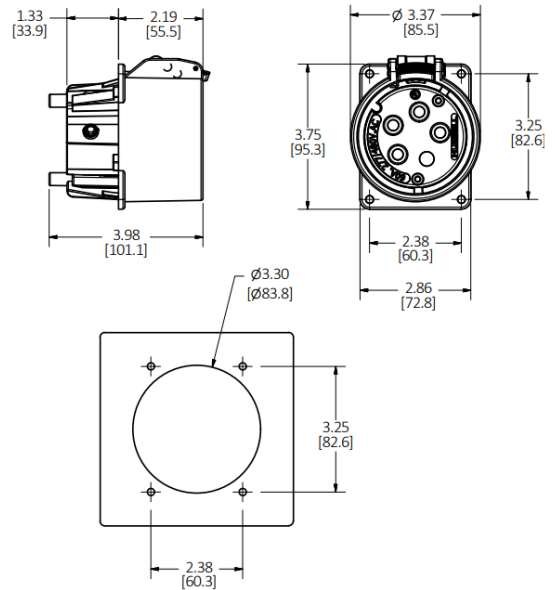

Wiring Device-Kellems Temporary Power
Pin and Sleeve
Convention Center Pin and Sleeve

HUBBELL

Features

- Durable Light-Weight Polycarbonate
- Mates With Existing Installed Base
- Accepts Both Round and Flat Cable

Ordering Information

| Description | UPC Number | Catalog Number |
|-------------------------------|--------------|----------------|
| PS, 4P5W, 60A 277/480V, INLET | 783585586472 | HBL5607B |

Listings

UL

Specifications

| | |
|-------------------------|--------------------------|
| Pole/Wire Configuration | 4-Pole, 5-Wire Grounding |
| Voltage Rating | 60A, 277/480VAC |
| Material | Polycarbonate |
| Contacts | Brass |

Online Resources

Customer Use Drawing
eCatalog
Installation Instructions

Dimensions in Inches (mm)

Hubbell Wiring Device-Kellems • Hubbell Incorporated (Delaware) • 40 Waterview Drive • Shelton, CT 06484