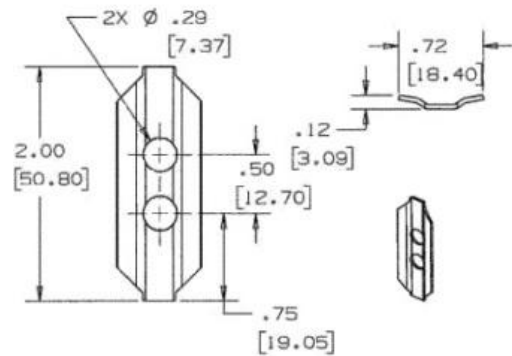

## Ordering Information

Description	Color	UPC Number	Catalog Number
Coupling	Steel	783585216768	HBL5701C

## Specifications

Height	2.00"
Width	0.5"
Length	0.1"

## Online Resources

Customer Use Drawing  
eCatalog  
Installation Instructions

Dimensions in Inches (mm)

Hubbell Wiring Device-Kellems • Hubbell Incorporated (Delaware) • 40 Waterview Drive • Shelton, CT 06484