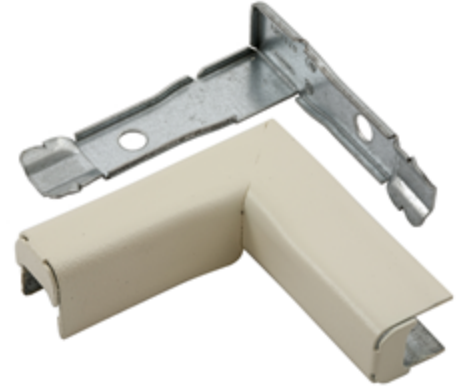

**Raceway
Metal Raceway
Right Internal Twisted Elbow**

HUBBELL

Features

- For use with HBL500, HBL700 and HBL750 Series Raceway
- For 90° twist with 90° turn.
- For double turn at right angles from one to another.
- From a flat run on a side wall to a flat run on a ceiling, edge of door or window trim.

Ordering Information

Description	Color	UPC Number	Catalog Number
Right Internal Twisted Elbow	Ivory	783585423081	HBL5711RHIVA

Listings

UL Listed
CSA Certified

Specifications

Height	0.94"
Width	2.98"
Length	3.00"