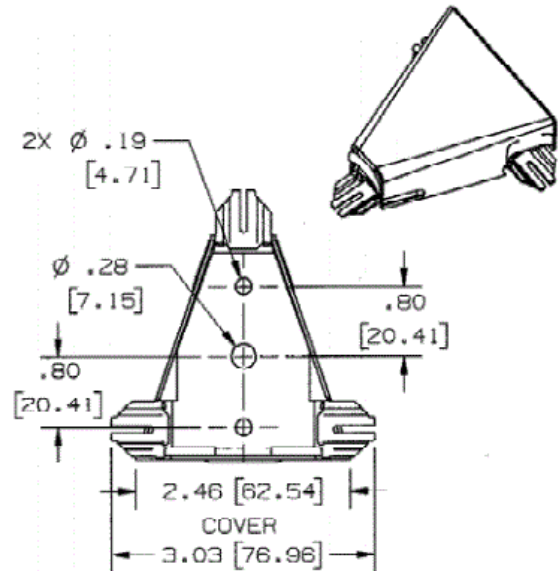

Raceway Metal Raceway Tee Fitting

HUBBELL

Features

- For use with HBL500, HBL700 and HBL750 Series Raceway
- For branches at right angles.

Ordering Information

Description	Color	UPC Number	Catalog Number
Tee Fitting	White	783585423128	HBL5715WA

Listings

UL Listed
CSA Certified

Specifications

Height	1.14"
Width	3.03"
Length	3.06"

Online Resources

Customer Use Drawing
eCatalog
Installation Instructions

Dimensions in Inches (mm)

Hubbell Wiring Device-Kellems • Hubbell Incorporated (Delaware) • 40 Waterview Drive • Shelton, CT 06484