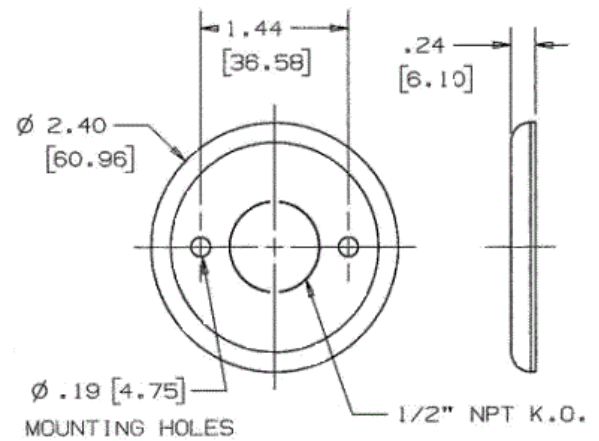

Raceway
Metal Raceway
Blank Round Cover

HUBBELL

Features

- For use with HBL500, HBL700 and HBL750 Series Raceway
- For use with HBL5735IVA, HBL5737IVA/ WA, HBL5737AIVA/WA, HBL5739AIVA, HBL5738IVA/WA, HBL5738AIVA/WA and HBL5739IVA/WA.
- Has ½ in. trade size KO in center.

Ordering Information

Description	Color	UPC Number	Catalog Number
Blank Round Cover	White	783585230115	HBL5736W

Listings

UL Listed
CSA Certified

Specifications

Height	4.19"
Width	4.19"
Length	0.38"

Online Resources

Customer Use Drawing
eCatalog
Installation Instructions

Dimensions in Inches (mm)

Hubbell Wiring Device-Kellems • Hubbell Incorporated (Delaware) • 40 Waterview Drive • Shelton, CT 06484

Phone (800) 288-6000 • Fax (800) 255-1031 • Specifications subject to change without notice.