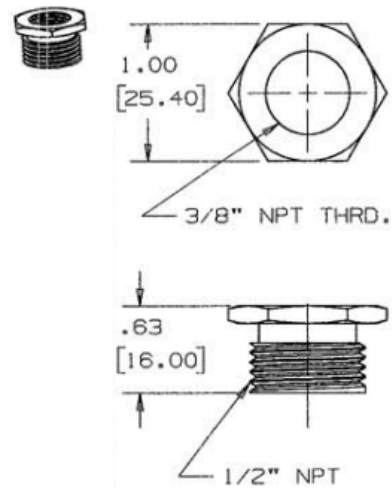

**Raceway
Metal Raceway
Special Nipple**

HUBBELL

Features

- For use with HBL500, HBL700 and HBL750 Series Raceway
- For hanging or connecting either .375 in. (9.5) or .5 in. (12.7) fixtures to Hubbell fittings with 1/2 in. trade size KOs.

Ordering Information

Description	Color	UPC Number	Catalog Number
Special Nipple	Steel	783585217253	HBL5780

Listings

UL Listed
CSA Certified

Specifications

Height	0.63"
Width	0.63"
Length	0.63"

Online Resources

Customer Use Drawing
eCatalog
Installation Instructions

Dimensions in Inches (mm)

Hubbell Wiring Device-Kellems • Hubbell Incorporated (Delaware) • 40 Waterview Drive • Shelton, CT 06484

Phone (800) 288-6000 • Fax (800) 255-1031 • Specifications subject to change without notice.