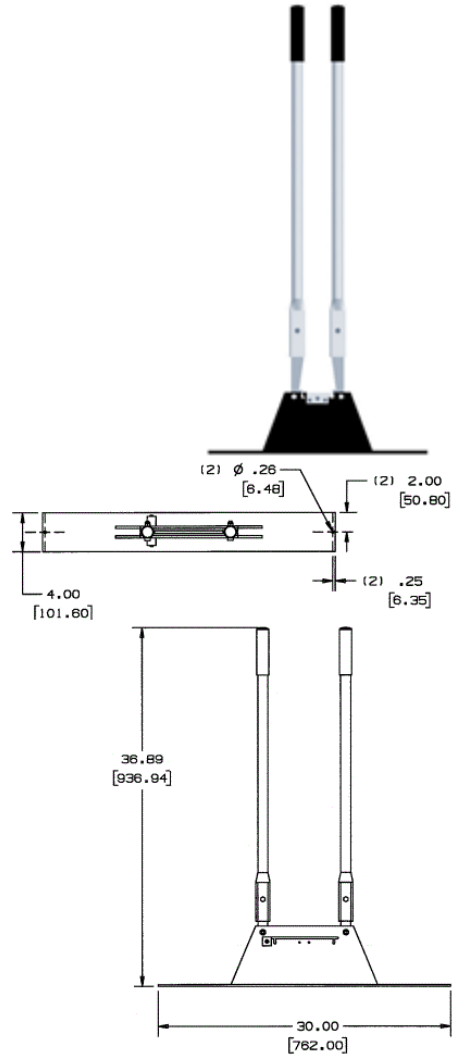

Raceway
Metal Raceway
HBL6750 Series Cover Cutter

HUBBELL

Features

- Portable cutter for HBL6750 Series Raceway Cover

Ordering Information

Description	Material	UPC Number	Catalog Number
Cover Cutter	Steel	783585217543	HBL660C

Listings

UL Listed
CSA Certified

Specifications

Height	3'
Width	0.5"
Length	3'

Online Resources

Customer Use Drawing
eCatalog
Installation Instructions

Dimensions in Inches (mm)

Hubbell Wiring Device-Kellems • Hubbell Incorporated (Delaware) • 40 Waterview Drive • Shelton, CT 06484