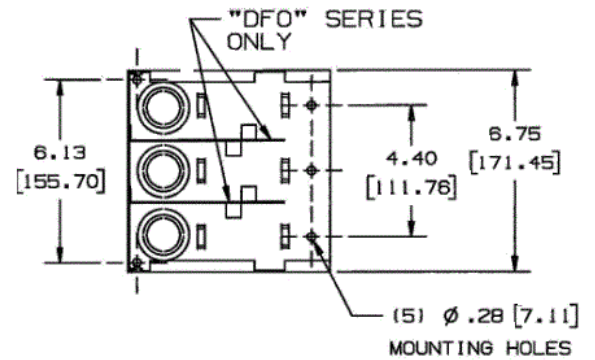

Description	Material	UPC Number	Catalog Number
Entrance End Fitting, Undivided	Steel	783585217604	HBL6710GY

**Color**  
Gray

**Listings**

UL Listed  
CSA Certified

**Specifications**

Height	3.18"
Width	6.75"
Length	6.75"

**Online Resources**

Customer Use Drawing  
eCatalog  
Installation Instructions

Dimensions in Inches (mm)

Hubbell Wiring Device-Kellems • Hubbell Incorporated (Delaware) • 40 Waterview Drive • Shelton, CT 06484