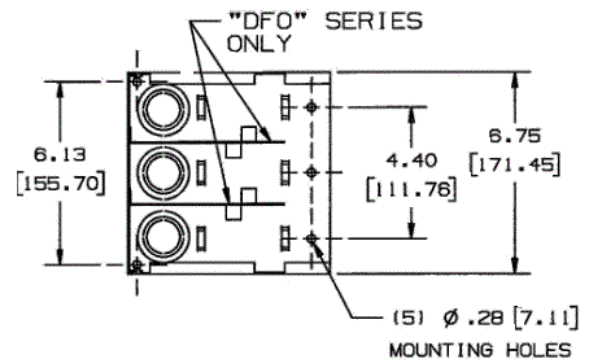

Raceway
Metal Raceway

HBL6750 Series Entrance End Fitting,
Undivided

HUBBELL

Features

- For connecting HBL6750 Raceway with rigid or flexible conduit.
- Concentric 3/4 in., 1 in. and 1 1/4 in. trade size KOs on back and end.
- HBL4751AC couplings included.

Ordering Information

Description	Material	UPC Number	Catalog Number
Entrance End Fitting, Undivided	Steel	783585217611	HBL6710IV

Color
Ivory

Listings

UL Listed
CSA Certified

Specifications

Height	3.18"
Width	6.75"
Length	6.75"

Online Resources

Customer Use Drawing
eCatalog
Installation Instructions

Dimensions in Inches (mm)

Hubbell Wiring Device-Kellems • Hubbell Incorporated (Delaware) • 40 Waterview Drive • Shelton, CT 06484