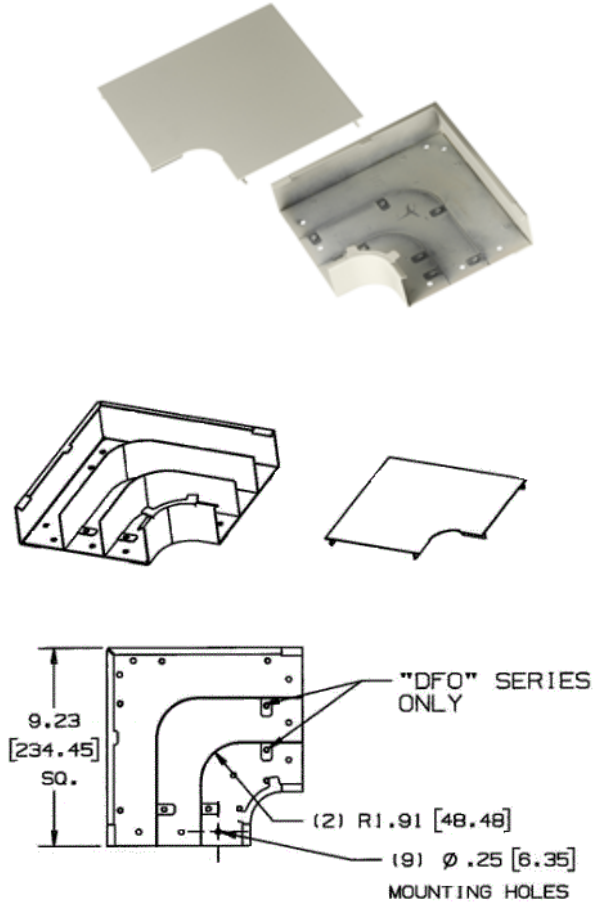

Raceway
Metal Raceway
HBL6750 Series Flat Elbow, Undivided

HUBBELL

Features

- For right angle turns on same surface.
- HBL6751A couplings included

Ordering Information

Description	Material	UPC Number	Catalog Number
Flat Elbow, Undivided	Steel	783585217659	HBL6711IV

Color
Ivory

Listings

UL Listed
CSA Certified

Specifications

Height	2.14"
Width	9.23"
Length	6.75"

Online Resources

Customer Use Drawing
eCatalog
Installation Instructions

Dimensions in Inches (mm)