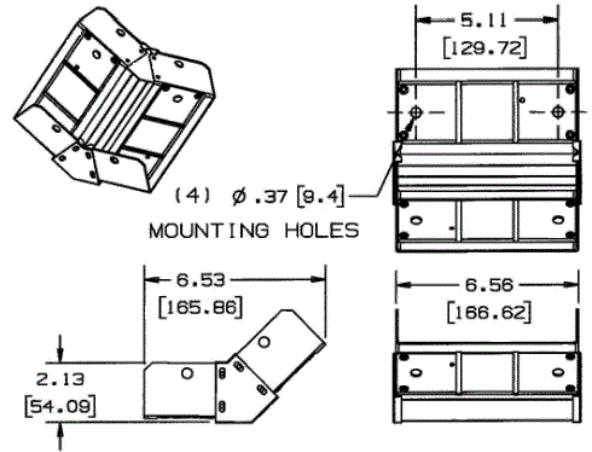

Raceway
Metal Raceway
HBL6750 Series Internal or External 45°
Elbow

HUBBELL

Features

- For making internal or external turns in a run of HBL6750 Raceway

Ordering Information

Description	Material	UPC Number	Catalog Number
Internal or External 45° Elbow	Steel	783585217666	HBL6712TXGY

Color
 Gray

Listings

UL Listed
 CSA Certified

Specifications

Height	6.56"
Width	6.53"
Length	2.14"

Online Resources

Customer Use Drawing
 eCatalog
 Installation Instructions

Dimensions in Inches (mm)