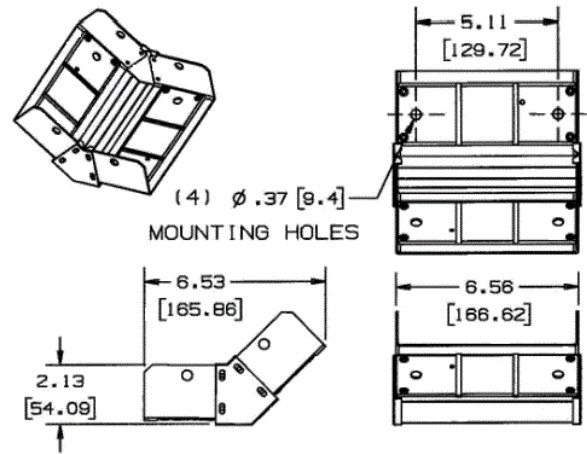

Raceway
Metal Raceway
HBL6750 Series Internal or External 45°
Elbow

HUBBELL

Features

- For making internal or external turns in a run of HBL6750 Raceway

Ordering Information

Description	Material	UPC Number	Catalog Number
Internal or External 45° Elbow	Steel	783585217673	HBL6712TXIV

Color
Ivory

Listings

UL Listed
CSA Certified

Specifications

Height	6.56"
Width	6.53"
Length	2.14"

Online Resources

Customer Use Drawing
eCatalog
Installation Instructions

Dimensions in Inches (mm)