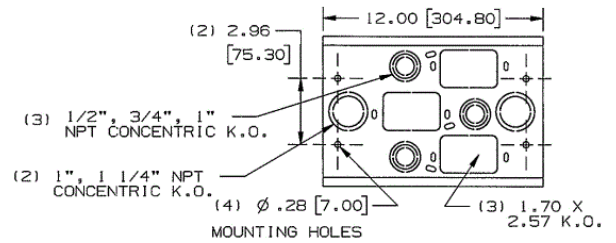

Raceway
Metal Raceway
HBL6750 Series Wall Box Connector

HUBBELL

Features

- For back feeding HBL6750 Raceway.

Ordering Information

Description	Material	UPC Number	Catalog Number
Wall Box Connector	Steel	783585217680	HBL6714AGY

Color
 Gray

Listings

UL Listed
 CSA Certified

Specifications

Height	2.14"
Width	9.90"
Length	6.75"

Online Resources

Customer Use Drawing
 eCatalog
 Installation Instructions

Dimensions in Inches (mm)