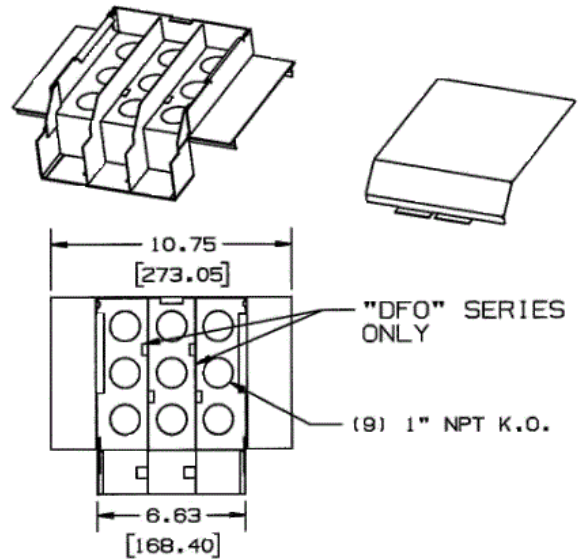

Raceway
Metal Raceway
HBL6750 Series Tee Fitting, Undivided

HUBBELL

Features

- For branches at right angles.
- HBL6751A couplings included

Ordering Information

Description	Material	UPC Number	Catalog Number
Tee Fitting, Undivided	Steel	783585217727	HBL6715GY

Color
Gray

Listings

UL Listed
CSA Certified

Specifications

Height	3.56"
Width	6.63"
Length	7.92"

Online Resources

Customer Use Drawing
eCatalog
Installation Instructions

Dimensions in Inches (mm)