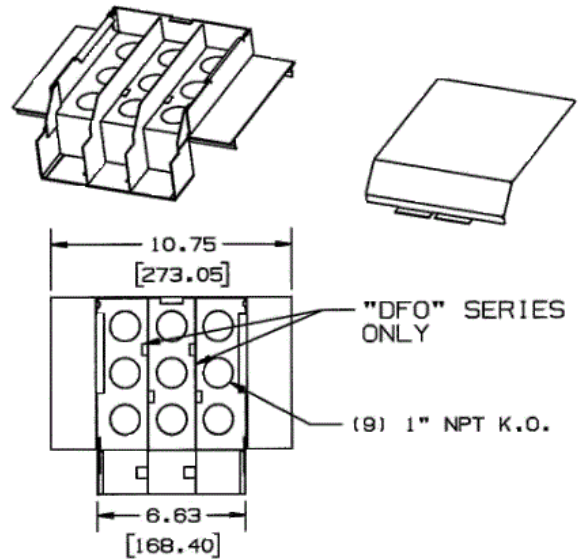

Raceway
Metal Raceway
HBL6750 Series Tee Fitting, Undivided

HUBBELL

Features

- For branches at right angles.
- HBL6751A couplings included

Ordering Information

Description	Material	UPC Number	Catalog Number
Tee Fitting, Undivided	Steel	783585217734	HBL6715IV

Color
Ivory

Listings

UL Listed
CSA Certified

Specifications

Height	3.56"
Width	6.63"
Length	7.92"

Online Resources

Customer Use Drawing
eCatalog
Installation Instructions

Dimensions in Inches (mm)