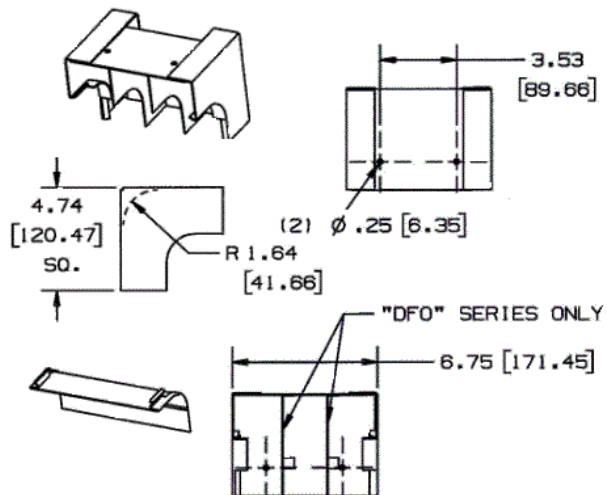

Raceway
Metal Raceway
HBL6750 Series Internal Elbow, Undivided

HUBBELL

Features

- For inside surface at right angles.
- HBL6751A couplings included

Ordering Information

Description	Material	UPC Number	Catalog Number
Internal Elbow, Undivided	Steel	783585217765	HBL6717GY

Color
 Gray

Listings

UL Listed
 CSA Certified

Specifications

Height	6.75"
Width	4.74"
Length	4.74"

Online Resources

Customer Use Drawing
 eCatalog
 Installation Instructions

Dimensions in Inches (mm)