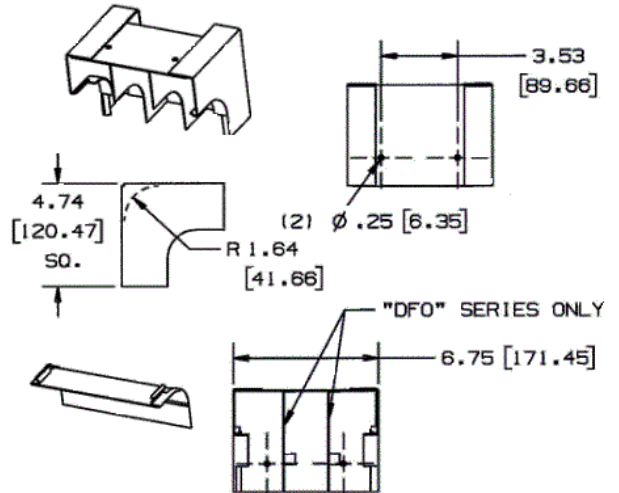

Raceway
Metal Raceway
HBL6750 Series Internal Elbow, Undivided

Features

- For inside surface at right angles.
- HBL6751A couplings included

Ordering Information

Description	Material	UPC Number	Catalog Number
Internal Elbow, Undivided	Steel	783585217772	HBL6717IV

Color
Ivory

Listings

UL Listed
CSA Certified

Specifications

Height	6.75"
Width	4.74"
Length	4.74"

Online Resources

Customer Use Drawing
eCatalog
Installation Instructions

Dimensions in Inches (mm)

Hubbell Wiring Device-Kellems • Hubbell Incorporated (Delaware) • 40 Waterview Drive • Shelton, CT 06484

Phone (800) 288-6000 • Fax (800) 255-1031 • Specifications subject to change without notice.