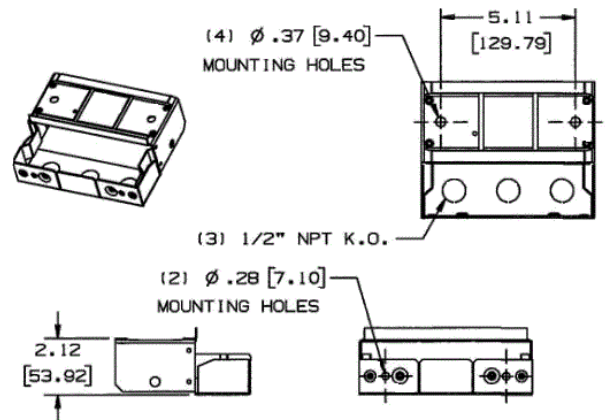

Raceway
Metal Raceway
HBL6750 Series Inverted Internal Elbow

HUBBELL

Features

- For connecting a vertical run of HBL6750 Raceway with a horizontal run.

Ordering Information

Description	Material	UPC Number	Catalog Number
Inverted Internal Elbow	Steel	783585217789	HBL6717NGY

Color
Gray

Listings

UL Listed
CSA Certified

Specifications

Height	2.14"
Width	6.56"
Length	5.13"

Online Resources

Customer Use Drawing
eCatalog
Installation Instructions

Dimensions in Inches (mm)