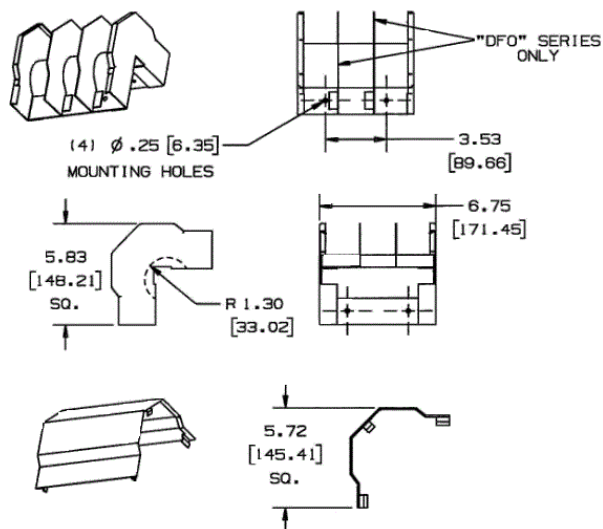

Raceway
Metal Raceway
HBL6750 Series External Elbow, Undivided

HUBBELL

Features

- For right angle turns around external corners.
- HBL6751A couplings included

Ordering Information

Description	Material	UPC Number	Catalog Number
External Elbow, Undivided	Steel	783585217833	HBL6718GY

Color
 Gray

Listings

UL Listed
 CSA Certified

Specifications

Height	6.75"
Width	5.83"
Length	5.83"

Online Resources

Customer Use Drawing
 eCatalog
 Installation Instructions

Dimensions in Inches (mm)

Hubbell Wiring Device-Kellems • Hubbell Incorporated (Delaware) • 40 Waterview Drive • Shelton, CT 06484

Phone (800) 288-6000 • Fax (800) 255-1031 • Specifications subject to change without notice.