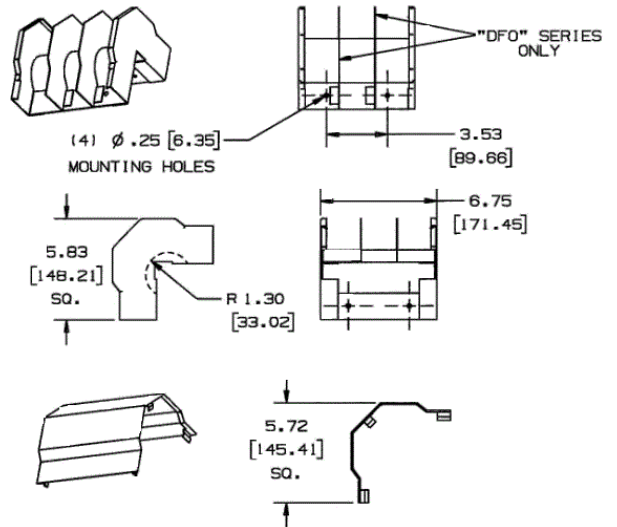

Raceway
Metal Raceway
HBL6750 Series External Elbow, Undivided

HUBBELL

Features

- For right angle turns around external corners.
- HBL6751A couplings included

Ordering Information

Description	Material	UPC Number	Catalog Number
External Elbow, Undivided	Steel	783585217840	HBL6718IV

Color

Ivory

Listings

UL Listed
 CSA Certified

Specifications

Height	6.75"
Width	5.83"
Length	5.83"

Online Resources

Customer Use Drawing
 eCatalog
 Installation Instructions

Dimensions in Inches (mm)

Hubbell Wiring Device-Kellems • Hubbell Incorporated (Delaware) • 40 Waterview Drive • Shelton, CT 06484

Phone (800) 288-6000 • Fax (800) 255-1031 • Specifications subject to change without notice.