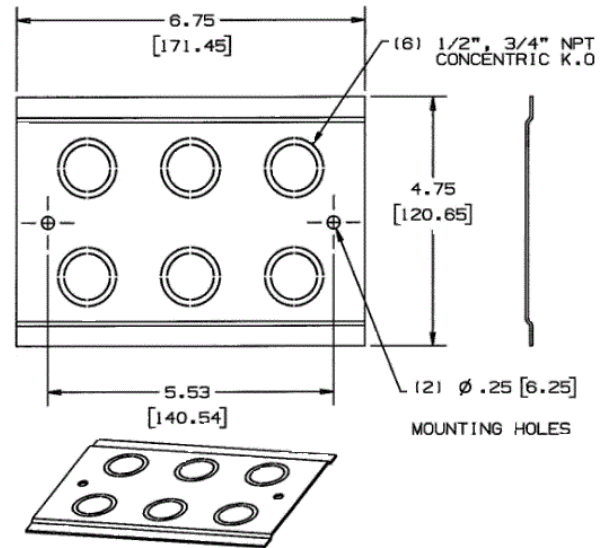

Raceway
Metal Raceway
HBL6750 Series 3-Gang Tap-Off Fitting

HUBBELL

Features

- Has six concentric 1/2 in. and 3/4 in. trade size KOs.

Ordering Information

Description	Material	UPC Number	Catalog Number
3-Gang Tap-Off Fitting	Steel	783585217857	HBL6746HHHG

Color
 Gray

Listings

UL Listed
 CSA Certified

Specifications

Height	4.35"
Width	6.96"
Length	0.2"

Online Resources

Customer Use Drawing
 eCatalog
 Installation Instructions

Dimensions in Inches (mm)