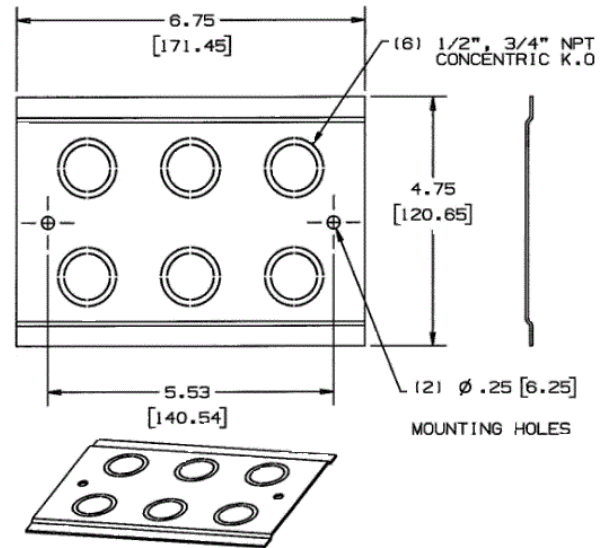

Raceway
Metal Raceway
HBL6750 Series 3-Gang Tap-Off Fitting

HUBBELL

Features

- Has six concentric 1/2 in. and 3/4 in. trade size KOs.

Ordering Information

Description	Material	UPC Number	Catalog Number
3-Gang Tap-Off Fitting	Steel	783585217864	HBL6746HHHIV

Color
Ivory

Listings

UL Listed
CSA Certified

Specifications

Height	4.35"
Width	6.96"
Length	0.2"

Online Resources

Customer Use Drawing
eCatalog
Installation Instructions

Dimensions in Inches (mm)

Hubbell Wiring Device-Kellems • Hubbell Incorporated (Delaware) • 40 Waterview Drive • Shelton, CT 06484

Phone (800) 288-6000 • Fax (800) 255-1031 • Specifications subject to change without notice.