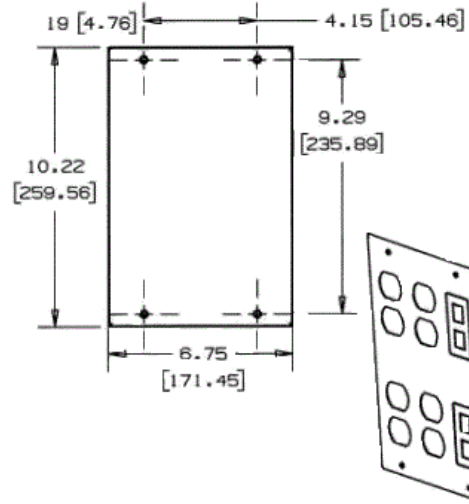

Raceway
Metal Raceway
HBL6750 Series 6-Gang Plate

HUBBELL

Features

- Four Duplex Openings, Two Modular Furniture
- Two Modular Furniture For 15A and 20A duplex receptacles and duplex communication frames shown on page R-45.
- Includes two modular furniture with two keystone twistouts.
- Includes Mounting Bracket

Ordering Information

Description	Material	UPC Number	Catalog Number
6-Gang Plate	Steel	783585217901	HBL67473BBBBFFIV

Color
Ivory

Listings

UL Listed
CSA Certified

Specifications

Height	6.75"
Width	10.22"
Length	0.2"

Online Resources

Customer Use Drawing
eCatalog
Installation Instructions

Dimensions in Inches (mm)

Hubbell Wiring Device-Kellems • Hubbell Incorporated (Delaware) • 40 Waterview Drive • Shelton, CT 06484