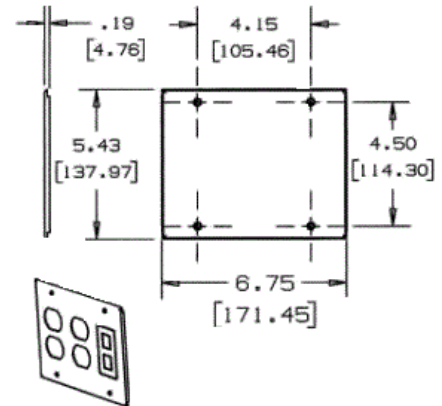

Raceway
Metal Raceway
HBL6750 Series 3-Gang Plate

HUBBELL

Features

- Two Duplex Openings, One Modular Furniture
- For 15A and 20A duplex receptacles and duplex communication frames shown on page R-45.
- Includes modular furniture with two keystone twistouts.
- Includes Mounting Bracket

Ordering Information

Description	Material	UPC Number	Catalog Number
3-Gang Plate	Steel	783585218038	HBL6747BBFGY

Color
Gray

Listings

UL Listed
CSA Certified

Specifications

Height	6.75"
Width	5.43"
Length	0.2"

Online Resources

Customer Use Drawing
eCatalog
Installation Instructions

Dimensions in Inches (mm)

Hubbell Wiring Device-Kellems • Hubbell Incorporated (Delaware) • 40 Waterview Drive • Shelton, CT 06484