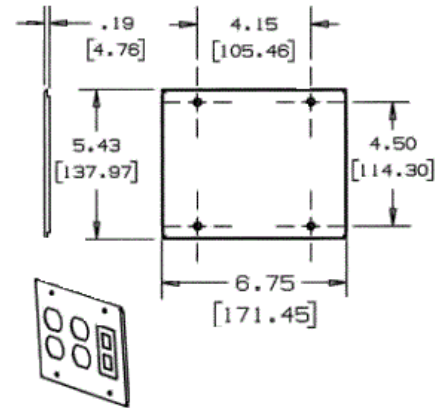

Raceway
Metal Raceway
HBL6750 Series 3-Gang Plate

HUBBELL

Features

- Two Duplex Openings, One Modular Furniture
- For 15A and 20A duplex receptacles and duplex communication frames shown on page R-45.
- Includes modular furniture with two keystone twistouts.
- Includes Mounting Bracket

Ordering Information

Description	Material	UPC Number	Catalog Number
3-Gang Plate	Steel	783585218045	HBL6747BBFIV

Color
Ivory

Listings

UL Listed
CSA Certified

Specifications

Height	6.75"
Width	5.43"
Length	0.2"

Online Resources

Customer Use Drawing
eCatalog
Installation Instructions

Dimensions in Inches (mm)

Hubbell Wiring Device-Kellems • Hubbell Incorporated (Delaware) • 40 Waterview Drive • Shelton, CT 06484